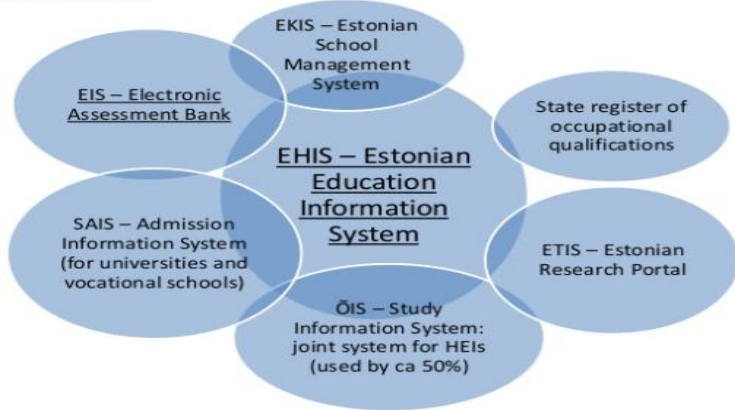

(Basis)registers en digitale snelweg

Koppelingen

De diensten

Be the first to clip this slide

Centrally managed information systems in the field of the Ministry of Education and Research

Main X-road services with EHIS, see <https://www.eesti.ee/eng/>

- Directed to **individuals**:
 - submitting **application for VET and higher education**;
 - applying for **needs-based study allowance**;
 - getting discount in public transport: **ID-ticket**;
 - getting **study loans** via banks; etc.
- Directed to **governmental organisations**:
 - **Local governments**: for planning school network and calculating headcount money’;
 - **Health Insurance Fund** (decisions about insurance cover);
 - **Social Insurance Board** (for calculating family benefits);
 - Citizenship and Migration Board (residence learning data); etc.